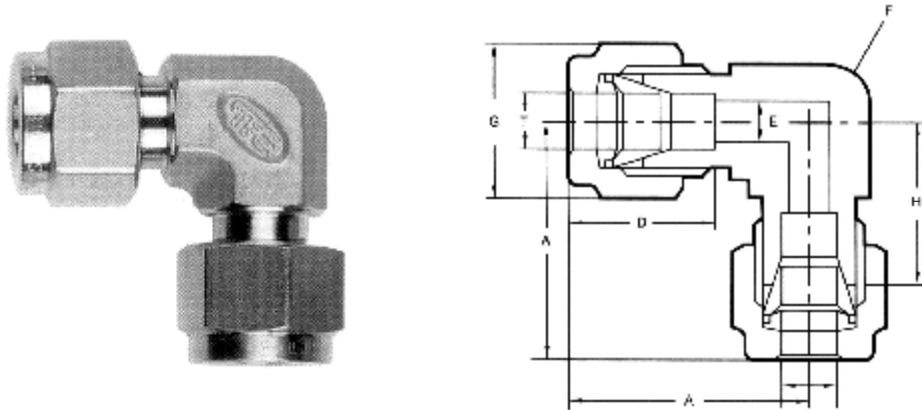

COMPRESSION TUBE FITTINGS

WELLGROW INDUSTRIES CORP.

UE Union Elbow

Metric

TUBE O.D.	CATALOG NUMBER	A	D	E	F	G	H
3	UE-3-0	22.3	12.9	2.0	12.0	10.0	15.7
4	UE-4-0	25.4	13.7	3.0	12.0	12.0	18.8
6	UE-6-0	27.0	15.3	5.0	12.0	14.0	19.6
8	UE-8-0	28.8	16.2	6.0	14.0	17.0	21.3
10	UE-10-0	31.5	17.2	8.0	17.0	19.0	23.9
12	UE-12-0	36.0	22.8	10.0	22.0	22.0	25.9
14	UE-14-0	38.0	24.4	10.0	24.0	27.0	27.9
15	UE-15-0	38.8	24.4	11.0	24.0	27.0	27.9
16	UE-16-0	38.0	24.4	12.0	24.0	27.0	27.9
18	UE-18-0	39.8	24.4	14.0	27.0	30.0	29.7
20	UE-20-0	44.6	26.0	16.0	30.0	32.0	34.5
22	UE-22-0	44.6	26.0	18.0	30.0	32.0	34.5
25	UE-25-0	49.1	31.3	21.0	34.0	38.0	36.8

Fractional

TUBE O.D.	CATALOG NUMBER	A	D	E	F	G	H
1/16	UE-005-0	17.8	8.6	1.0	10.0	10.0	14.0
1/8	UE-01-0	22.4	12.7	3.0	12.0	12.0	15.8
3/16	UE-015-0	25.4	13.7	3.0	12.0	12.0	18.8
1/4	UE-02-0	27.0	15.2	5.0	12.0	14.0	19.6
3/8	UE-03-0	30.5	16.8	8.0	17.0	17.0	21.3
1/2	UE-04-0	36.0	22.8	10.0	22.0	22.0	23.1
5/8	UE-05-0	38.1	24.4	12.0	24.0	27.0	26.0
3/4	UE-06-0	40.0	24.4	15.0	27.0	30.0	29.7
1	UE-08-0	49.0	26.0	21.0	34.0	38.0	36.8