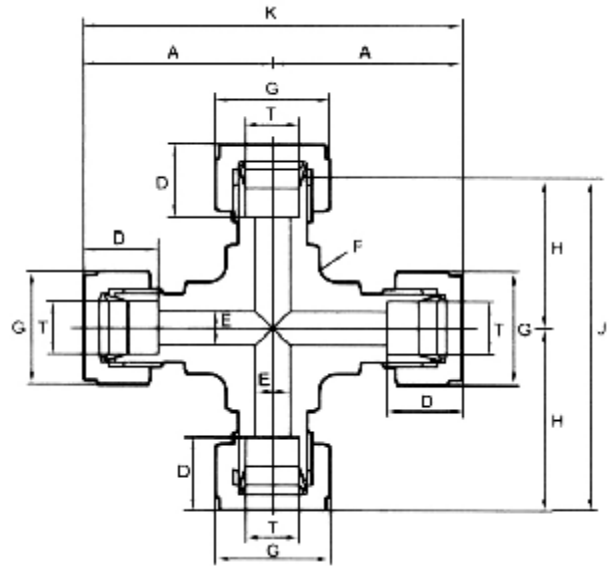

COMPRESSION TUBE FITTINGS

WELLGROW INDUSTRIES CORP.

UCR Union Cross

Metric

TUBE O.D.	CATALOG NUMBER	A	D	E	F	G	H	J	K
3	UCR-3-0	25.5	14.0	2.4	12	10	18.5	37	51.0
6	UCR-6-0	30.2	15.2	5	14	14	23	46	60.4
8	UCR-8-0	30.5	16.5	6	14	17	23	46	61.0
10	UCR-10-0	31.5	19.5	8	17	19	24	48	63.0
12	UCR-12-0	37.0	23.6	10	20	22	26	52	74.0

Fractional

TUBE O.D.	CATALOG NUMBER	A	D	E	F	G	H	J	K
1/8	UCR-01-0	25.5	14.0	2	12	10	18.5	37	51.0
1/4	UCR-02-0	30.2	15.2	5	14	14	23	46	60.4
3/8	UCR-03-0	31.5	18.8	8	17	19	24	48	63.0
1/2	UCR-04-0	37.0	23.6	10	22	22	26	52	74.0