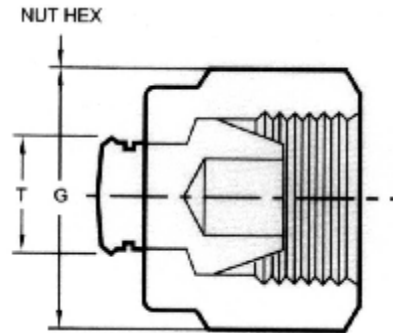

COMPRESSION TUBE FITTINGS

WELLGROW INDUSTRIES CORP.

P Plug

Metric

TUBE O.D.	CATALOG NUMBER	G
3	P-3	10
4	P-4	12
6	P-6	14
8	P-8	16
10	P-10	19
12	P-12	22
14	P-14	27
15	P-15	27
16	P-16	27
18	P-18	30
20	P-20	32
22	P-22	32
25	P-25	38

Fractional

TUBE O.D.	CATALOG NUMBER	G
1/16	P-005	10.0
1/8	P-01	10.0
3/16	P-015	12.0
1/4	P-02	14.0
3/8	P-03	17.0
1/2	P-04	22.0
3/4	P-06	32.0
1	P-08	38.0