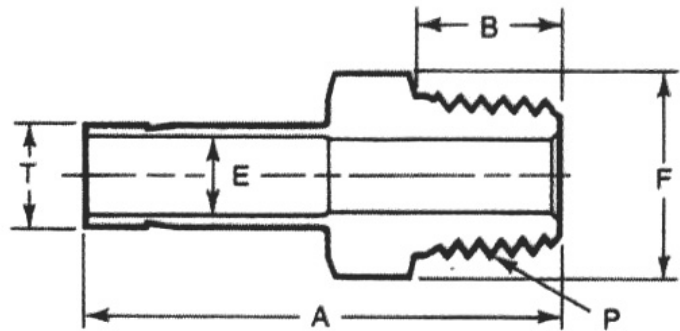

### Metric

TUBE O.D.	MALE PIPE SIZE PT/NPT	CATALOG NUMBER	A	B	E	F
6	1/8	TAM-6-1	32.8	10	4.6	12
6	1/4	TAM-6-2	38.1	13	4.6	14
8	1/4	TAM-8-2	39.1	13	6.4	14
10	1/4	TAM-10-2	39.9	13	7.1	14
10	3/8	TAM-10-3	40.6	14	7.7	17
12	1/4	TAM-12-2	46.5	13	7.1	14
12	3/8	TAM-12-3	51.8	14	9.1	17
12	1/2	TAM-12-4	74.7	17	9.1	22

### Fractional

TUBE O.D.	MALE PIPE SIZE PT/NPT	CATALOG NUMBER	A	B	E	F
1/4	1/8	TAM-02-1	31.8	10	4.8	12
1/4	1/4	TAM-02-2	37.1	13	4.8	14
1/4	3/8	TAM-02-3	37.8	14	4.8	17
1/4	1/2	TAM-02-4	43.4	17	4.8	22
3/8	1/8	TAM-03-1	33.5	10	7.0	12
3/8	1/4	TAM-03-2	38.9	13	7.0	14
3/8	3/8	TAM-03-3	39.6	14	7.0	17
3/8	1/2	TAM-03-4	45.2	17	7.0	22
1/2	1/4	TAM-04-2	44.5	13	1 10.0	14
1/2	3/8	TAM-04-3	45.2	14	1 10.0	17
1/2	1/2	TAM-04-4	50.8	17	1 10.0	22
5/8	1/2	TAM-05-4	52.3	17	1 12.7	22
3/4	1/2	TAM-06-4	52.3	17	1 15.0	22
3/4	3/4	TAM-06-6	52.3	19	1 15.0	27
1	3/4	TAM-08-6	58.7	19	2 20.0	27
1	1	TAM-08-8	66.0	22	2 20.0	35