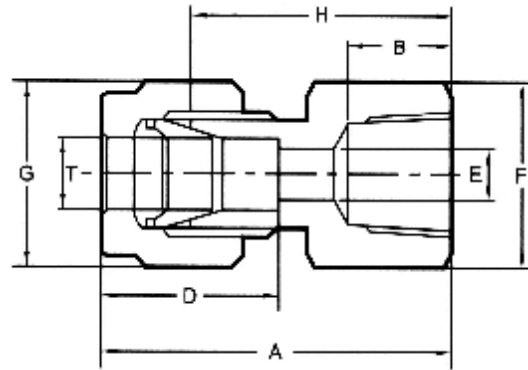

### Metric

T TUBE O.D.	PT-NPT FEMALE PIPE SIZE	CATALOG NUMBER	A	B	D	E	F	G	H
4	1/8	FC-4-1	29.7	12.0	13.7	3	14	12	23.1
6	1/8	FC-6-1	31.3	12.0	15.3	5	14	14	23.9
6	1/4	FC-6-2	35.8	15.0	15.3	5	17	14	28.4
6	3/8	FC-6-3	37.6	15.0	15.3	5	22	14	30.2
6	1/2	FC-6-4	42.5	20.0	15.3	5	27	14	35.1
8	1/8	FC-8-1	32.1	12.0	16.2	5	14	17	24.6
8	1/4	FC-8-2	37.0	15.0	16.2	6	17	17	29.5
8	3/8	FC-8-3	38.5	15.0	16.2	6	22	17	31.0
8	1/2	FC-8-4	43.3	20.0	16.2	6	27	17	35.8
10	1/8	FC-10-1	34.8	12.0	17.2	5	19	19	27.2
10	1/4	FC-10-2	37.8	15.0	17.2	6	19	19	30.2
10	3/8	FC-10-3	39.4	15.0	17.2	8	22	19	31.8
10	1/2	FC-10-4	44.2	20.0	17.2	8	27	19	36.8
12	1/8	FC-12-1	37.3	12.0	22.8	5	22	22	27.2
12	1/4	FC-12-2	40.3	15.0	22.8	6	22	22	30.2
12	3/8	FC-12-3	41.9	15.0	22.8	8	22	22	31.8
12	1/2	FC-12-4	46.7	20.0	22.8	10	27	22	36.6
12	3/4	FC-12-6	48.3	21.0	22.8	10	32	22	38.2
12	1	FC-12-8	51.3	24.0	22.8	10	40	22	41.2
14	3/8	FC-14-3	41.9	15.0	24.4	8	27	27	31.8
14	1/2	FC-14-4	46.7	20.0	24.4	10	27	27	36.6
14	3/4	FC-14-6	48.3	21.0	24.4	10	32	27	38.2
15	3/8	FC-15-3	41.9	15.0	24.4	8	27	27	31.8
15	1/2	FC-15-4	46.7	20.0	24.4	10	27	27	36.6
15	3/4	FC-15-6	48.3	21.0	24.4	10	32	27	38.2
16	3/8	FC-16-3	42.1	15.0	24.4	8	27	27	32.0
16	1/2	FC-16-4	46.9	20.0	24.4	10	27	27	36.8
16	3/4	FC-16-6	48.5	21.0	24.4	12	32	27	38.4
18	3/8	FC-18-3	42.1	15.0	24.4	14	27	30	32.0
18	1/2	FC-18-4	46.9	20.0	24.4	14	27	30	36.8
18	3/4	FC-18-6	48.2	21.0	24.4	14	32	30	38.4
20	1/2	FC-20-4	47.9	20.0	26.0	16	30	32	37.8
20	3/4	FC-20-6	49.7	21.0	26.0	16	32	32	39.6
22	1/2	FC-22-4	47.9	20.0	26.0	18	30	32	37.8
22	3/4	FC-22-6	49.7	21.0	26.0	18	32	32	39.6
22	1	FC-22-8	57.9	24.0	26.0	18	40	32	47.8
25	3/4	FC-25-6	53.4	21.0	31.3	21	35	38	41.1
25	1	FC-25-8	62.3	24.0	31.3	21	40	38	50.0