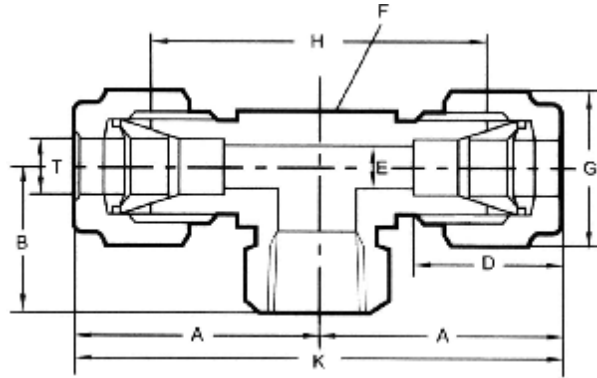

COMPRESSION TUBE FITTINGS

WELLGROW INDUSTRIES CORP.

FBT Female Branch Tee

Metric

TUBE O.D.	PIPE MALE SIZE PT/NPT	CATALOG NUMBER	A	B	D	E	F	G	H	K
6	1/8	FBT-6-1	27.0	19.1	15.3	5	14	14	39.2	54.0
6	1/4	FBT-6-2	29.8	22.4	15.3	5	17	14	44.8	59.6
6	3/8	FBT-6-3	34.6	22.4	15.3	5	22	14	54.4	69.2
6	1/2	FBT-6-4	37.7	28.4	15.3	5	27	14	60.6	74.6
8	1/8	FBT-8-1	29.3	20.0	16.2	6	14	17	43.6	58.6
8	1/4	FBT-8-2	30.6	22.4	16.2	6	17	17	46.2	61.2
8	3/8	FBT-8-3	34.0	27.7	16.2	6	22	17	53.0	68.0
8	1/2	FBT-8-4	36.8	31.7	16.2	6	27	17	58.6	73.6
10	1/8	FBT-10-1	31.5	19.0	17.2	8	17	19	47.8	63.0
10	1/4	FBT-10-2	33.5	22.4	17.2	8	17	19	51.8	67.0
10	3/8	FBT-10-3	37.5	27.4	17.2	8	22	19	59.8	75.0
10	1/2	FBT-10-4	40.3	31.7	17.2	8	27	19	65.4	80.6
12	1/8	FBT-12-1	36.0	22.4	22.8	10	22	22	51.8	72.0
12	1/4	FBT-12-2	36.0	22.4	22.8	10	22	22	51.8	72.0
12	3/8	FBT-12-3	36.0	22.4	22.8	10	22	22	51.8	72.0
12	1/2	FBT-12-4	38.8	28.4	22.8	10	27	22	57.4	77.6
12	3/4	FBT-12-6	41.8	32.4	22.8	10	32	22	63.4	83.6
14	3/8	FBT-14-3	39.8	25.4	24.4	10	27	27	59.4	79.6
14	1/2	FBT-14-4	39.8	28.4	24.4	10	27	27	59.4	79.6
14	3/4	FBT-14-6	42.8	32.4	24.4	10	32	27	65.4	85.6
15	3/8	FBT-15-3	39.8	25.4	24.4	11	27	27	59.4	79.6
15	1/2	FBT-15-4	39.8	28.4	24.4	11	27	27	59.4	79.6
15	3/4	FBT-15-6	42.8	32.4	24.4	11	32	27	65.4	85.6
16	3/8	FBT-16-3	39.8	25.4	24.4	12	27	27	59.4	79.6
16	1/4	FBT-16-4	39.8	28.4	24.4	12	27	27	59.4	79.6
16	3/4	FBT-16-6	42.8	32.4	24.4	12	32	27	65.4	85.6
18	3/8	FBT-18-3	40.5	25.4	24.4	14	27	30	60.8	81.0
18	1/2	FBT-18-4	40.5	28.4	24.4	14	27	30	60.8	81.0
18	3/4	FBT-18-6	43.5	32.4	24.4	14	32	30	66.8	87.0
20	1/2	FBT-20-4	43.5	31.4	26.0	16	32	32	66.8	87.0
20	3/4	FBT-20-6	46.5	35.4	26.0	16	32	32	72.8	93.0
22	1/2	FBT-22-4	43.5	31.4	26.0	18	32	32	66.8	87.0
22	3/4	FBT-22-6	46.5	35.4	26.0	18	32	32	72.8	93.0
25	1/2	FBT-25-4	47.5	33.4	31.3	21	34	38	71.0	95.0
25	3/4	FBT-25-6	50.5	37.4	31.3	21	34	38	76.4	101.0