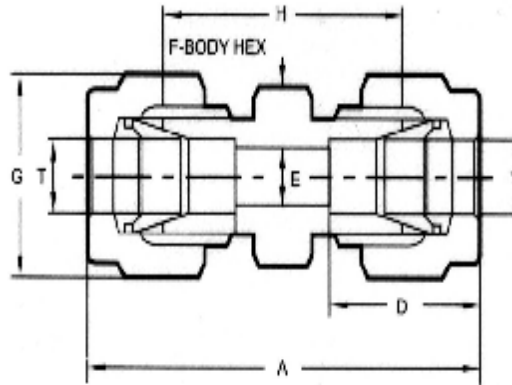

COMPRESSION TUBE FITTINGS

WELLGROW INDUSTRIES CORP.

U Equal Union

Metric

TUBE O.D.	CATALOG NUMBER	A	D	E	F	G	H
2	U-2-0	35.6	12.9	1	10	10	22.4
3	U-3-0	35.3	12.9	2	10	10	22.1
4	U-4-0	37.3	13.7	3	12	12	24.1
6	U-6-0	41.0	15.3	5	12	14	26.2
8	U-8-0	43.2	16.2	6	14	17	28.2
10	U-10-0	46.2	17.2	8	19	19	31.0
12	U-12-0	51.2	22.8	10	22	22	31.0
14	U-14-0	52.0	24.4	10	24	27	31.8
15	U-15-0	52.0	24.4	11	24	27	31.8
16	U-16-0	52.0	24.4	12	24	27	31.8
18	U-18-0	53.5	24.4	14	27	30	33.3
20	U-20-0	55.0	26.0	16	30	32	34.8
22	U-22-0	55.0	26.0	18	30	32	34.8
25	U-25-0	65.0	31.3	21	35	38	40.4

Fractional

TUBE O.D.	CATALOG NUMBER	A	D	E	F	G	H
1/16	U-005-0	25.1	8.6	1	10	10	17.5
1/8	U-01-0	35.6	12.7	2	10	10	22.4
3/16	U-015-0	37.3	13.7	3	12	12	24.1
1/4	U-02-0	40.9	15.2	4	12	14	26.2
3/8	U-03-0	45.0	16.8	7	17	17	30.2
1/2	U-04-0	51.3	22.9	10	22	22	31.0
5/8	U-05-0	52.1	24.4	12	24	27	31.1
3/4	U-06-0	53.6	24.4	15	27	30	33.3
1	U-08-0	64.8	31.2	21	35	38	40.4