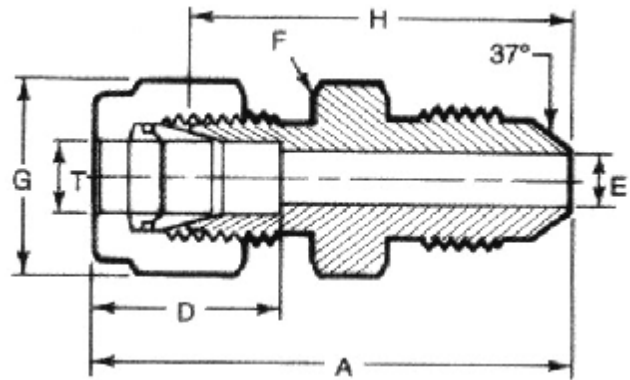

# COMPRESSION TUBE FITTINGS

WELLGROW INDUSTRIES CORP.

## MCH An Union Connector

### Fractional

TUBE O.D.	AN MALE SIZE	CATALOG NUMBER	A	D	E	F	G	H
1/4	1/4	MCH-02-2	37.6	15.2	4.3	12	14	30.2
3/8	1/4	MCH-03-2	39.6	16.8	4.3	17	17	32.3
	3/8	MCH-03-3	39.6	16.8	7.1	17	17	32.3
1/2	3/8	MCH-04-3	46.0	22.8	8.0	22	22	33.2
	1/2	MCH-04-4	46.0	22.8	9.9	22	22	35.8
3/4	1/2	MCH-06-4	53.3	24.4	12.0	27	30	43.2
	3/4	MCH-06-6	53.3	24.4	15.5	27	30	43.2
1	1	MCH-08-8	61.5	31.2	21.3	35	38	49.3