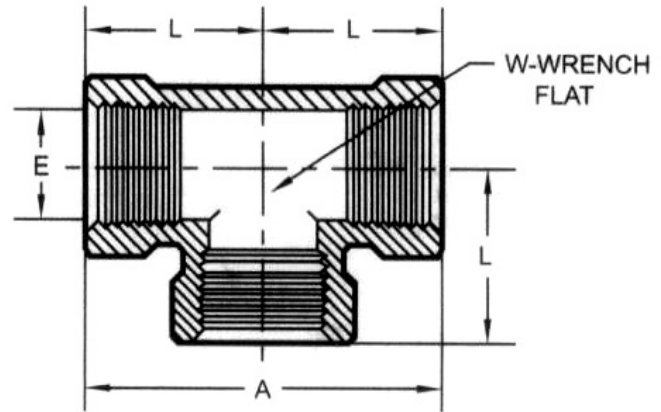

COMPRESSION TUBE FITTINGS

WELLGROW INDUSTRIES CORP.

T Tee

Fractional

P FEMALE SIZE PT/NPT	CATALOG NUMBER	A	E	L
1/8	T-01	40.0	8	20.0
1/4	T-02	49.6	11	24.8
3/8	T-03	55.4	14	27.7
1/2	T-04	71.0	18	35.5
3/4	T-06	83.0	23	42.5
1	T-08	94.4	29	47.2