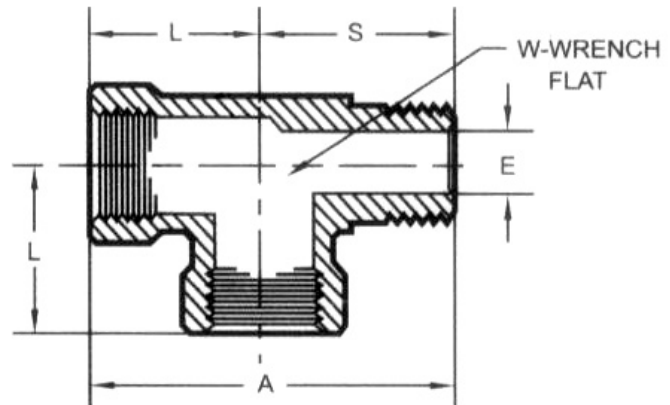

COMPRESSION TUBE FITTINGS

WELLGROW INDUSTRIES CORP.

ST Street Tee

Fractional

P MALE/ FEMALE SIZE PT/NPT	CATALOG NUMBER	A	E	L	S
1/8	ST-01	41.0	5	20.0	21.0
1/4	ST-02	50.6	6	24.8	25.8
3/8	ST-03	57.7	8	27.7	29.7
1/2	ST-04	71.0	10	35.5	35.5
3/4	ST-06	83.0	15	42.5	40.5
1	ST-08	92.4	21	47.2	45.2