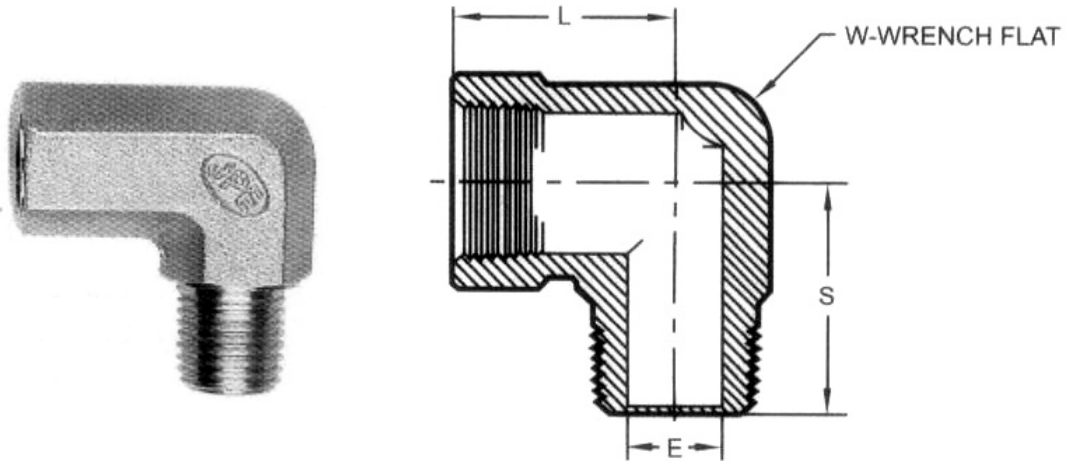

COMPRESSION TUBE FITTINGS

WELLGROW INDUSTRIES CORP.

SE Street Elbow

Fractional

P MALE/ FEMALE SIZE PT/NPT	CATALOG NUMBER	E	L	S
1/8	SE-01	5	20.0	21.0
1/4	SE-02	6	24.8	25.8
3/8	SE-03	8	27.7	29.7
1/2	SE-04	10	35.5	35.5
3/4	SE-06	15	42.5	40.5
1	SE-08	21	47.2	45.2