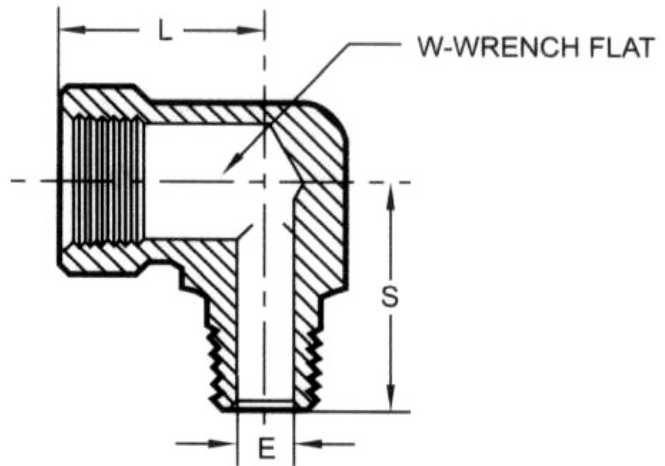

COMPRESSION TUBE FITTINGS

WELLGROW INDUSTRIES CORP.

RSE Reducing Street Elbow

Fractional

P FEMALE SIZE PT/NPT	P1 MALE SIZE PT/NPT	CATALOG NUMBER	E	L	S
1/4	1/8	RSE-02-01	5	24.8	22.8
3/8	1/4	RSE-03-02	6	27.7	28.7
1/2	1/4	RSE-04-02	6	35.5	31.5
1/2	3/8	RSE-04-03	8	35.5	32.5
3/4	3/8	RSE-06-03	8	42.5	35.5
3/4	1/2	RSE-06-04	10	42.5	38.5