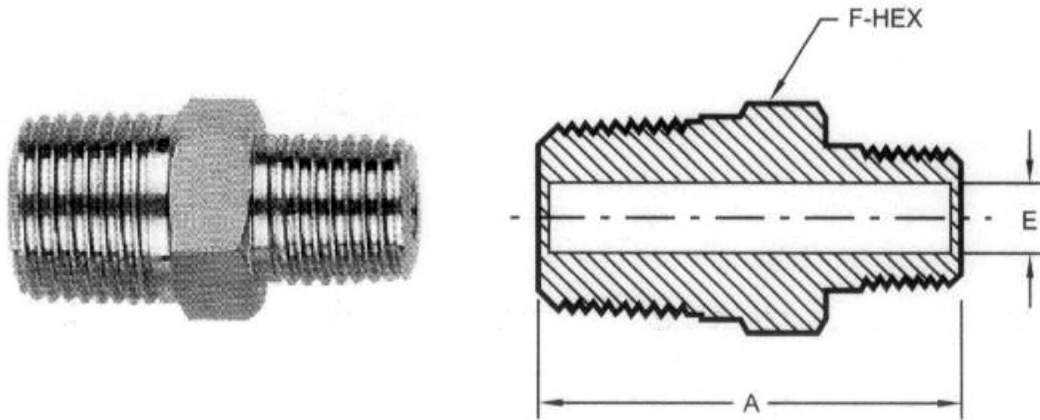

COMPRESSION TUBE FITTINGS

WELLGROW INDUSTRIES CORP.

RHN Reducing Hex Nipple

Fractional

P MALE SIZE PT/NPT	CATALOG NUMBER	A	E MIN OPENING	F HEX FLAT
1/4	1/8	RHN-02-01	29	5
3/8 3/8	1/8 1/4	RHN -03-01 RHN -03-02	31 32	5 6
1/2 1/2 1/2	1/8 1/4 3/8	RHN -04-01 RHN -04-02 RHN -04-03	35 38 39	5 6 8
3/4 3/4 3/4	1/4 3/8 1/2	RHN-06-02 RHN-06-03 RHN-06-04	41 42 45	6 8 10
1 1	1/2 3/4	RHN-08-04 RHN-08-06	51 53	10 15