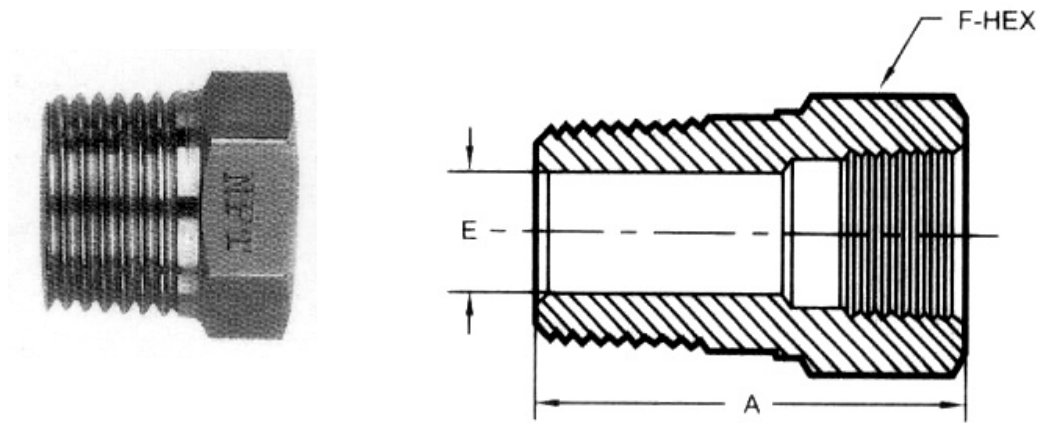

COMPRESSION TUBE FITTINGS

WELLGROW INDUSTRIES CORP.

RB Reducing Bushing

Fractional

P MALE SIZE PT/NPT	P1 FEMALE SIZE PT/NPT	CATALOG NUMBER	A	E MIN OPENING	F HEX FLAT
1/4	1/8	RB-02-01	20	7	14
3/8 3/8	1/8	RB-03-01	25	7	17
	1/4	RB-03-02	25	11	17
1/2 1/2 1/2	1/8	RB-04-01	27	7	22
	1/4	RB-04-02	27	11	22
	3/8	RB-04-03	27	14	22
3/4 3/4 3/4	1/4	RB-06-02	30	11	27
	3/8	RB-06-03	30	14	27
	1/2	RB-06-04	30	19	27
1 1 1 1	1/4	RB-08-02	35	11	35
	3/8	RB-08-03	35	14	35
	1/2	RB-08-04	35	19	35
	3/4	RB-08-06	35	22	35