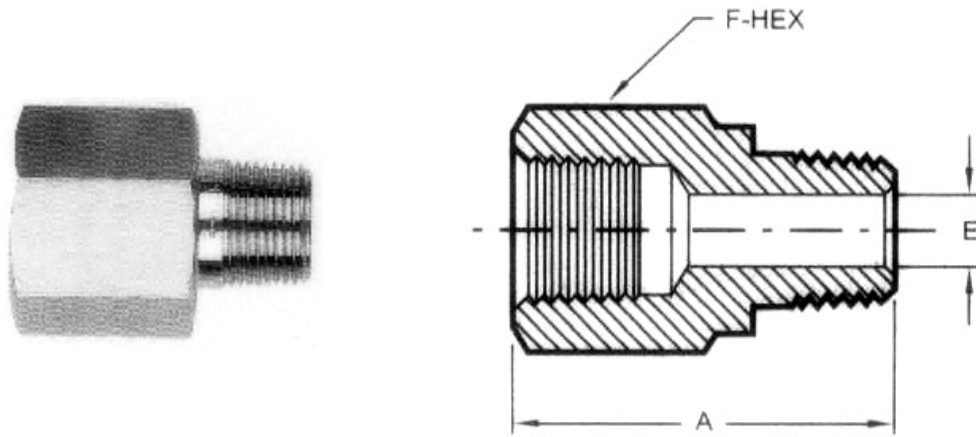

COMPRESSION TUBE FITTINGS

WELLGROW INDUSTRIES CORP.

RA Reducing Adapter

Fractional

P FEMALE SIZE PT/NPT	P1 MALE SIZE PT/NPT	CATALOG NUMBER	A	E MIN OPENING	F HEX FLAT
1/8	1/8	RA-01-01	27	5	14
1/4	1/8	RA-02-01	30	5	17
1/4	1/4	RA-02-02	33	6	17
3/8	1/8	RA-03-01	30	5	22
3/8	1/4	RA-03-02	33	6	22
3/8	3/8	RA-03-03	34	8	22
1/2	1/8	RA-04-01	35	5	27
1/2	1/4	RA-04-02	38	6	27
1/2	3/8	RA-04-03	39	8	27
1/2	1/2	RA-04-04	42	10	27
3/4	1/4	RA-06-02	40	6	32
3/4	3/8	RA-06-03	41	8	32
3/4	1/2	RA-06-04	44	10	32
1	1/4	RA-08-02	43	6	40
1	3/8	RA-08-03	44	8	40
1	1/2	RA-08-04	47	10	40
1	3/4	RA-08-06	49	15	40