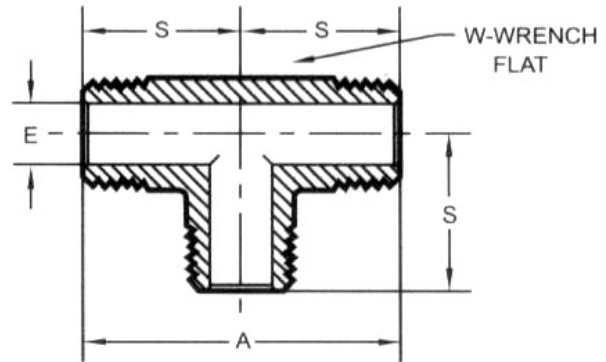

COMPRESSION TUBE FITTINGS

WELLGROW INDUSTRIES CORP.

MT Male Tee

Fractional

SIZE PT/NPT	CATALOG NUMBER	A	E	S
1/8	MT-01	39.6	5	19.8
1/4	MT-02	48.0	6	24.0
3/8	MT-03	53.6	8	26.8
1/2	MT-04	65.4	10	32.7
3/4	MT-06	75.0	15	37.5
1	MT-08	90.4	21	45.2