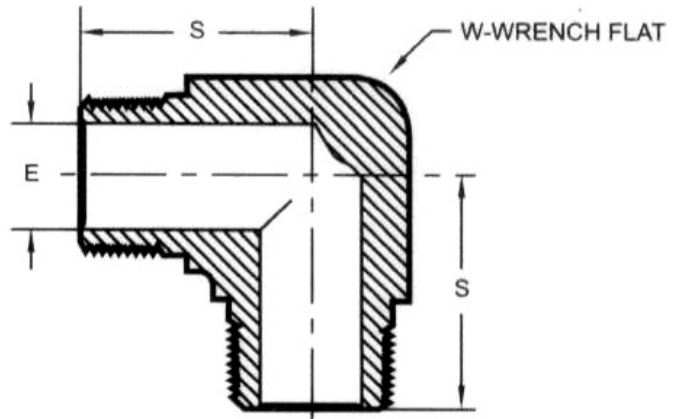

COMPRESSION TUBE FITTINGS

WELLGROW INDUSTRIES CORP.

MET Male Elbow

Fractional

P MALE SIZE PT/NPT	CATALOG NUMBER	E	S
1/8	MET-01	5	19.8
1/4	MET-02	6	24.0
3/8	MET-03	8	26.8
1/2	MET-04	10	32.7
3/4	MET-06	15	37.5
1	MET-08	21	45.2