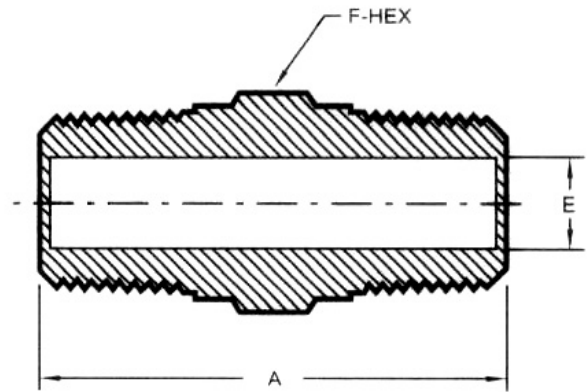

COMPRESSION TUBE FITTINGS

WELLGROW INDUSTRIES CORP.

HN Hex Nipple

Fractional

P MALE SIZE PT/NPT	CATALOG NUMBER	A	E MIN OPENING	F HEX FLAT
1/8	HN-01	26	5	12
1/4	HN-02	32	6	14
3/8	HN-03	35	8	17
1/2	HN-04	42	10	22
3/4	HN-06	47	15	27
1	HN-08	56	21	35