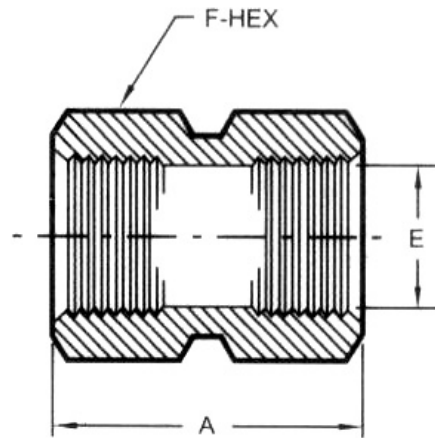

COMPRESSION TUBE FITTINGS

WELLGROW INDUSTRIES CORP.

HCG Hex Coupling

Fractional

P FEMALE SIZE PT/NPT	CATALOG NUMBER	A	E MIN OPENING	F HEX FLAT
1/8	HCG-01	25	8	14
1/4	HCG-02	35	11	17
3/8	HCG-03	35	14	22
1/2	HCG-04	39	18	27
3/4	HCG-06	43	23	35
1	HCG-08	49	29	40