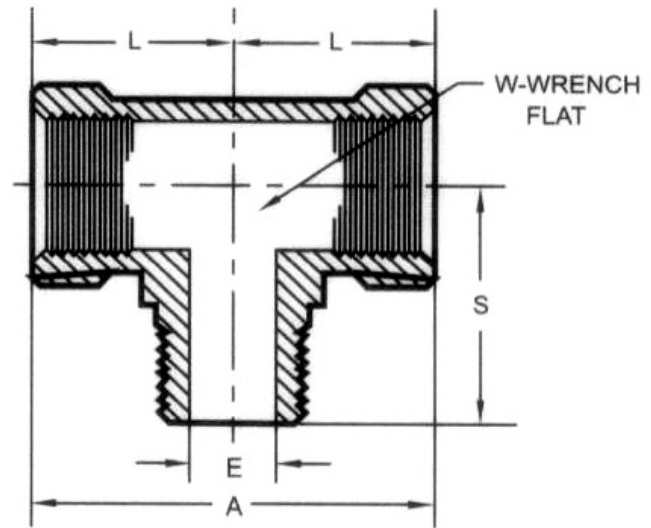

COMPRESSION TUBE FITTINGS

WELLGROW INDUSTRIES CORP.

BT Branch Tee

Fractional

P MALE/ FEMALE SIZE PT/NPT	CATALOG NUMBER	A	E	L	S
1/8	BT-01	40.0	5	20.0	21.0
1/4	BT-02	49.6	6	24.8	25.8
3/8	BT-03	55.4	8	27.7	29.7
1/2	BT-04	71.0	10	35.5	35.5
3/4	BT-06	85.0	15	42.5	40.5
1	BT-08	94.4	21	47.2	45.2