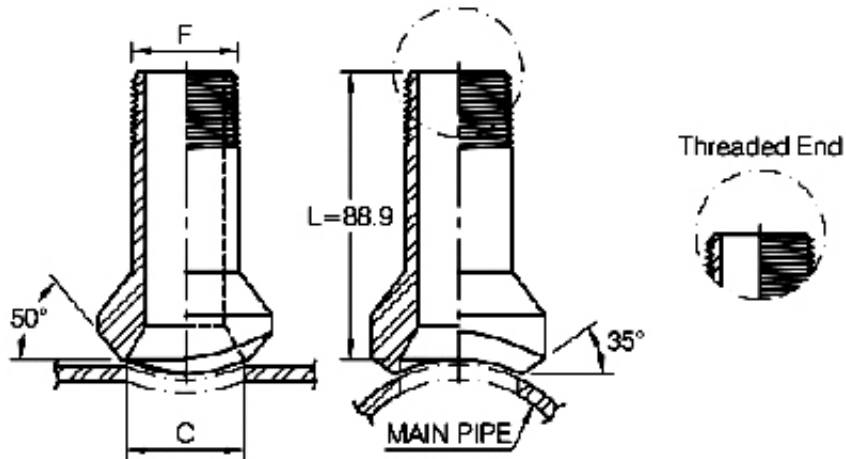

## Nipple Branch Outlet Threaded

Outlet Pipe	C		F
	3000LB	6000LB	
1/2"	23.8	13.8	21.3
3/4"	30.2	18.9	26.7
1"	36.5	24.3	33.4
1-1/4"	44.5	32.5	42.2
1-1/2"	50.8	38.1	48.3
2"	65.1	49.2	60.3

(1) Dimensions in Millimeters.

(2) Thread in accordance with ASME B1.20.1

(3) Dimensions may vary according to the customer's and manufacturer's requirement.